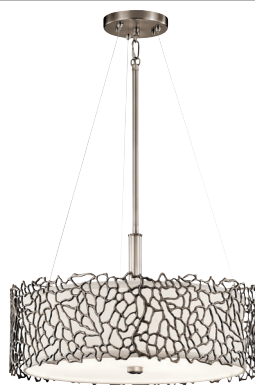

43964PN | Downtown Deco
(4) 60W, Candelabra, 12"W x 17"H
Overall Ht. 55", Chain /Stem 36"

43965PN | Downtown Deco
(4) 60W, Candelabra, 18"W x 25"H
Overall Ht. 63", Chain /Stem 36"

44128PN | Downtown Deco
(6) 60W, Candelabra, 21.5"W x 10.75"H
Overall Ht. 49", Chain /Stem 36"

43900CLP | Cullen
(5) 60W, Candelabra, 14"W x 27"H
Overall Ht. 65", Chain /Stem 36"

43902CLP | Cullen
(5) 60W, Candelabra, 18"W x 32"H
Overall Ht. 71", Chain /Stem 36"

43349CLP | Silver Coral
(1) 100W, Medium, 7.25"W x 10"H
Overall Ht. 48", Chain /Stem 36"

43346CLP | Silver Coral
(3) 100W, Medium, 18.25"W x 11"H
Overall Ht. 50", Chain /Stem 36"

43347CLP | Silver Coral
(4) 100W, Medium, 22"W x 13.5"H
Overall Ht. 47", Chain /Stem 36"

43748OZ | Emile
(1) 100W, Medium, 12"W x 20"H
Overall Ht. 94", Chain /Stem 72"

42140BK | Voleta
(3) 60W, Candelabra, 16.5"W x 20.75"H
Overall Ht. 95", Chain /Stem 72"

42138BK | Voleta
(4) 60W, Candelabra, 22"W x 26.25"H
Overall Ht. 100", Chain /Stem 72"

42140NBR | Voleta
(3) 60W, Candelabra, 16.5"W x 20.75"H
Overall Ht. 95", Chain /Stem 72"